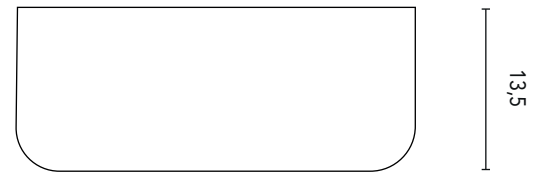

COUNTERTOP WASHBASINS

COUNTERTOP WASHBASIN BLOCK	
MEASURES	46,5
FINISHES	Sand Matt, Matt Black, Cotton, Piombo, Grey Vintage, Blue Ocean
MATERIAL	Ceramic

\*Measures in cm.