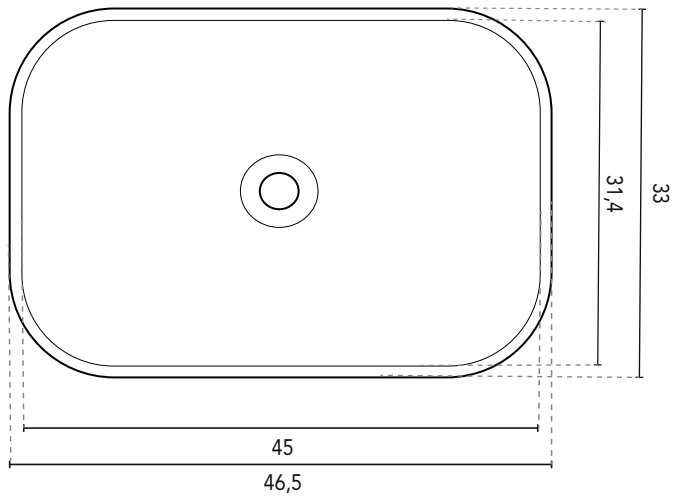

COUNTERTOP WASHBASINS

COUNTERTOP WASHBASIN BLOCK	
MEASURES	46,5
FINISHES	Sand Matt, Matt Black, Cotton, Piombo, Grey Vintage, Blue Ocean
MATERIAL	Ceramic

\*Measures in cm.