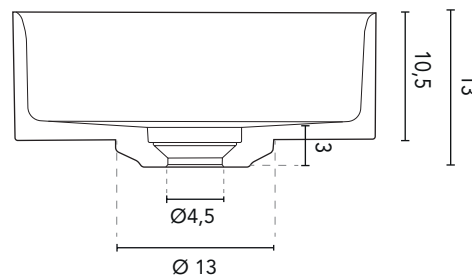

OVAL - TECHNICAL FEATURES

COUNTERTOP WASHBASINS

SECTION

COUNTERTOP WASHBASIN OVAL	
MEASURES	45
FINISHES	Matt White
MATERIAL	Solid Surface

*Measures in cm.