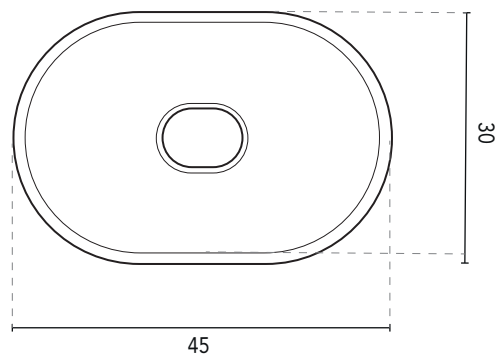

OVAL - TECHNICAL FEATURES

COUNTERTOP WASHBASINS

SECTION

COUNTERTOP WASHBASIN OVAL	
MEASURES	45
FINISHES	Matt White
MATERIAL	Solid Surface

*Measures in cm.