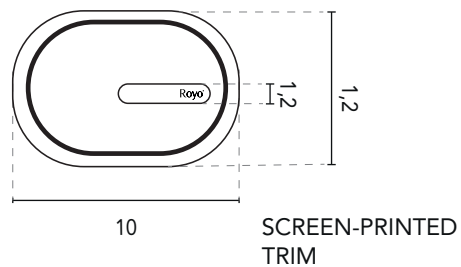

OVAL - TECHNICAL FEATURES

COUNTERTOP WASHBASINS

SECTION

COUNTERTOP WASHBASIN OVAL	
MEASURES	45
FINISHES	Matt White
MATERIAL	Solid Surface

*Measures in cm.