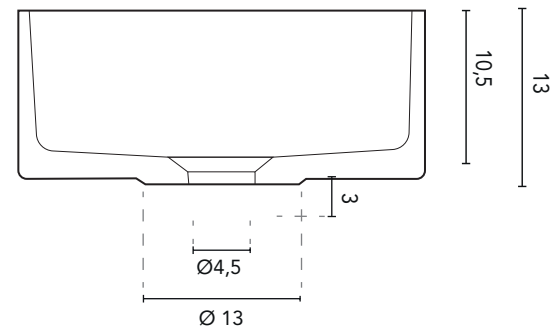

COUNTERTOP WASHBASINS

SECTION

COUNTERTOP WASHBASIN TAOS	
MEASURES	44, 5
FINISHES	Matt White
MATERIAL	Solid Surface

*Measures in cm.