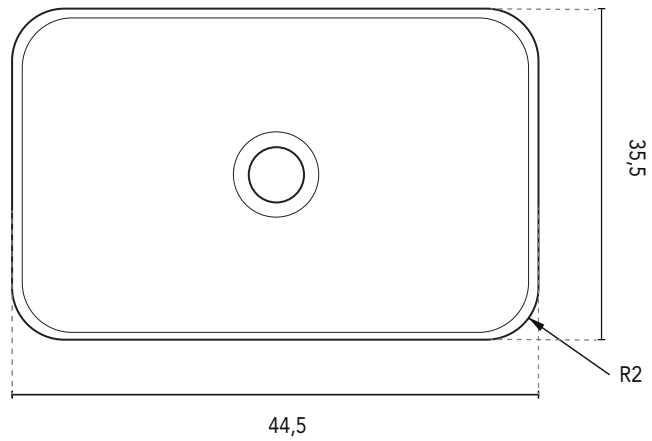

COUNTERTOP WASHBASINS

SECTION

COUNTERTOP WASHBASIN TAOS	
MEASURES	44, 5
FINISHES	Matt White
MATERIAL	Solid Surface

*Measures in cm.