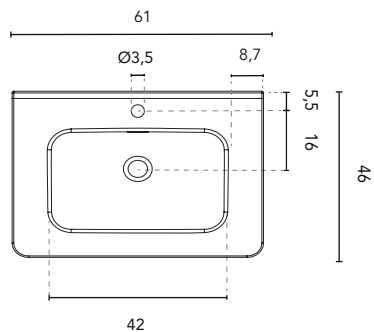

BUILT-IN WASHBASINS

SECTION

BUILT-IN WASHBASIN BEAUTY			
MEASURES	60	80	100
FINISHES	Gloss White		
MATERIAL	Ceramic		
COMPATIBILITY	Dai		

* Measures in cm