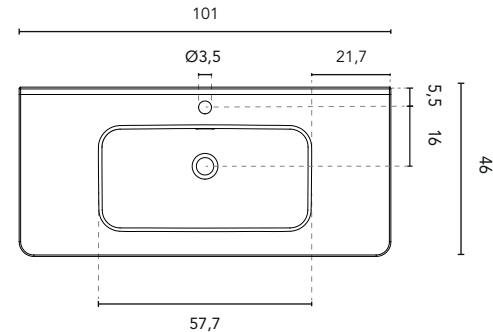

BUILT-IN WASHBASINS

SECTION

BUILT-IN WASHBASIN BEAUTY			
MEASURES	60	80	100
FINISHES	Gloss White		
MATERIAL	Ceramic		
COMPATIBILITY	Dai		

* Measures in cm