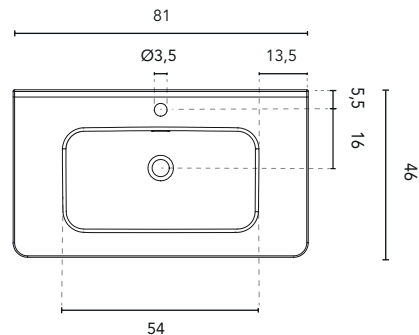

BUILT-IN WASHBASINS

SECTION

BUILT-IN WASHBASIN BEAUTY			
MEASURES	60	80	100
FINISHES	Gloss White		
MATERIAL	Ceramic		
COMPATIBILITY	Dai		

* Measures in cm