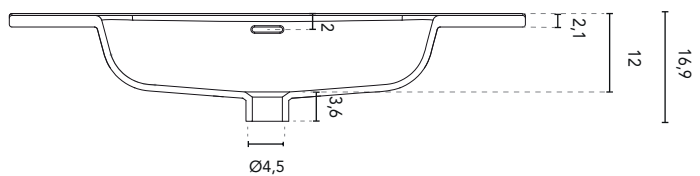

BUILT-IN WASHBASINS

SECTION

BUILT-IN WASHBASIN BEAUTY			
MEASURES	60	80	100
FINISHES	Gloss White		
MATERIAL	Ceramic		
COMPATIBILITY	Dai		

* Measures in cm